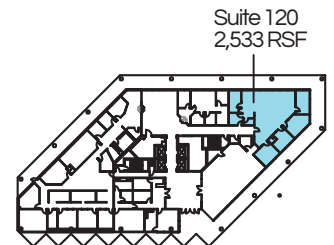

10010 SAN PEDRO

Level 1

Suite 120
2,533 RSF

SPEC SUITE
Move-in Ready

LOCATION PLAN