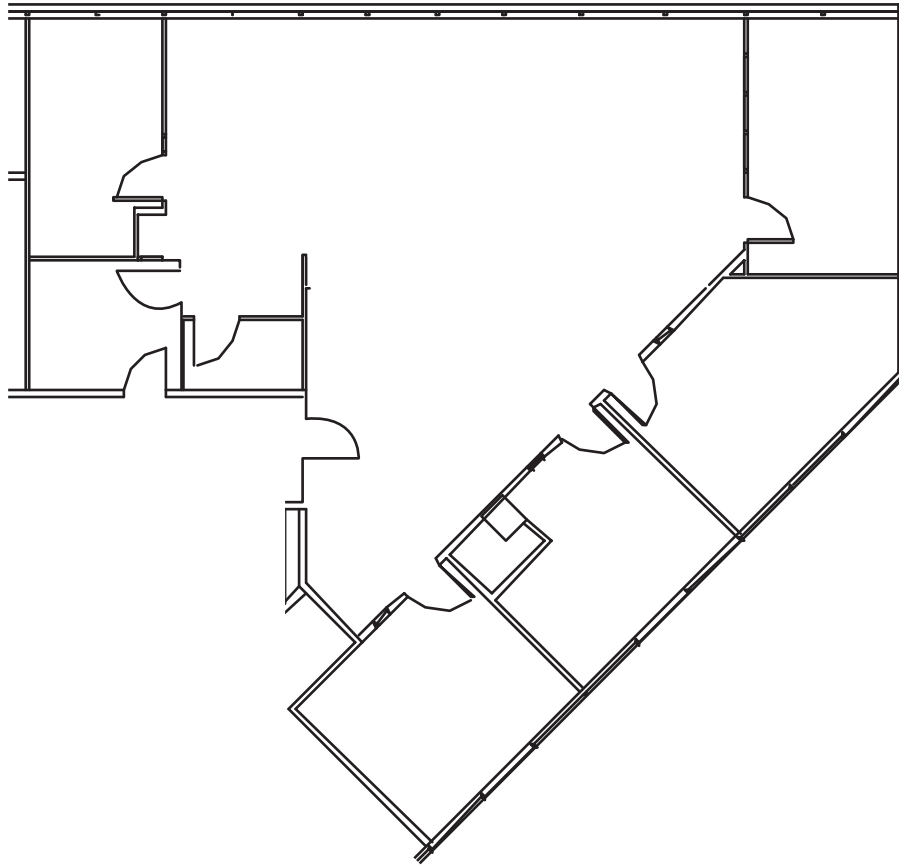

10010 SAN PEDRO

Level 1

Suite 120
2,533 RSF

SPEC SUITE
Move-in Ready

LOCATION PLAN