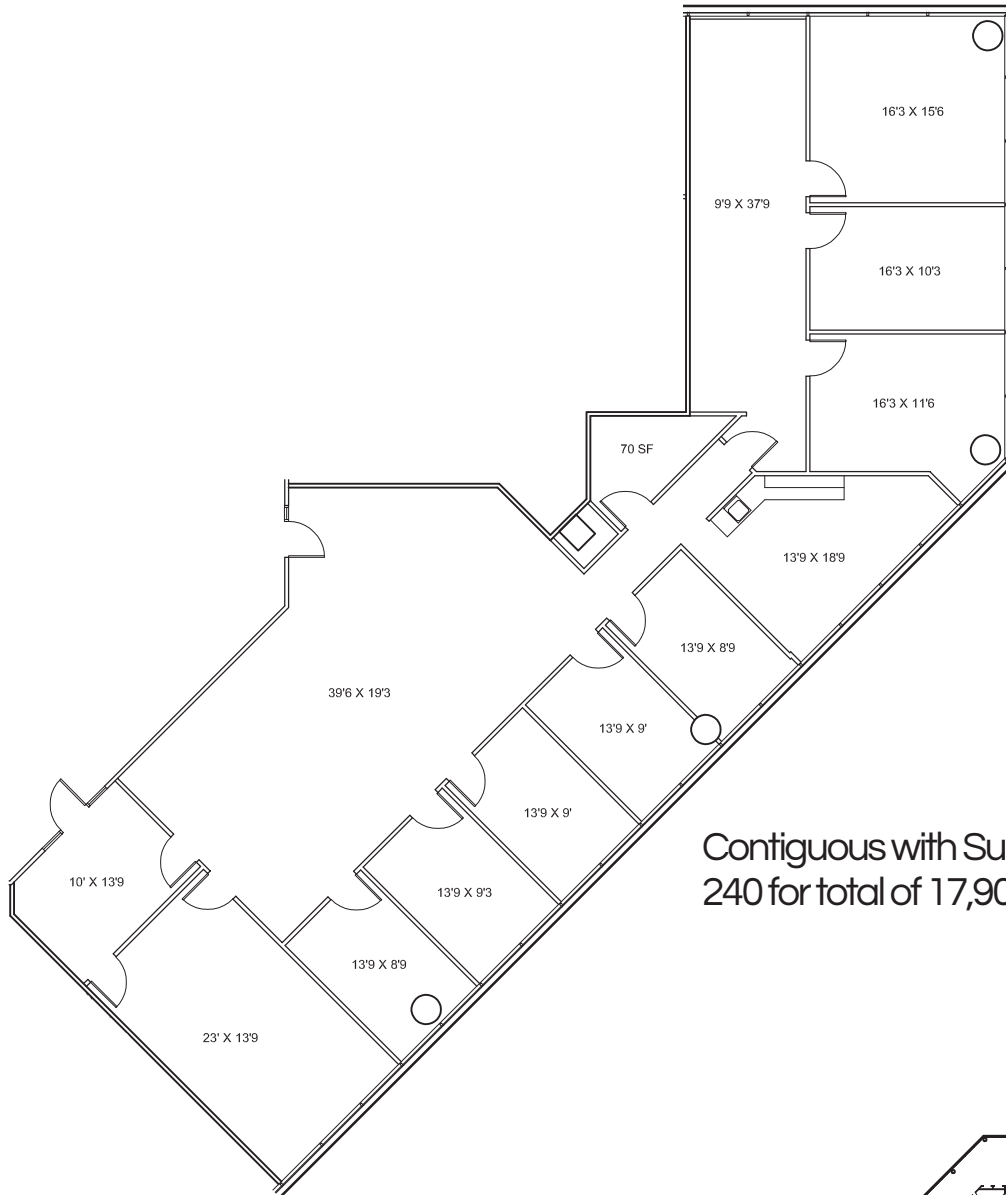

Level 2

Suite 220
3,889 RSF

Contiguous with Suites 200 & 240 for total of 17,902 RSF

LOCATION PLAN