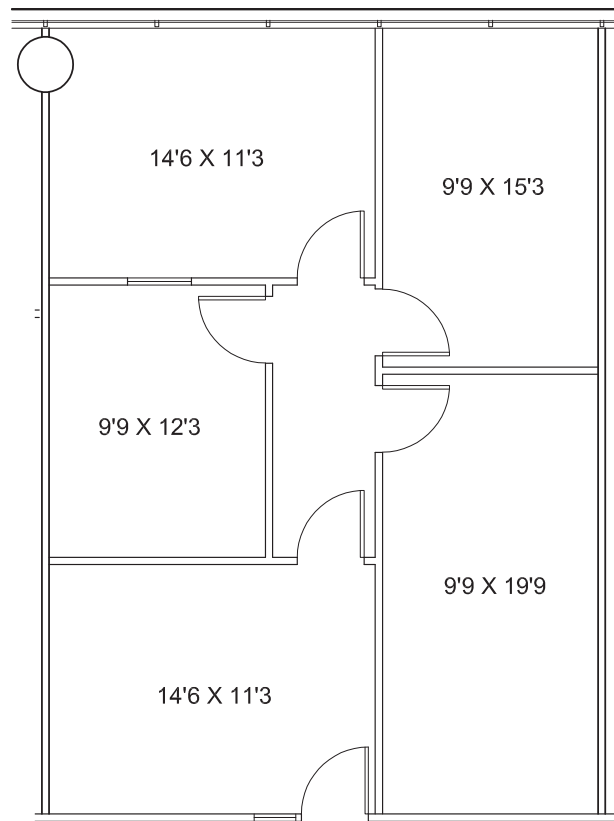

Level 3

Suite 301  
1,031 RSF

Contiguous with Suites 370 & 380 for total of 5,405 RSF