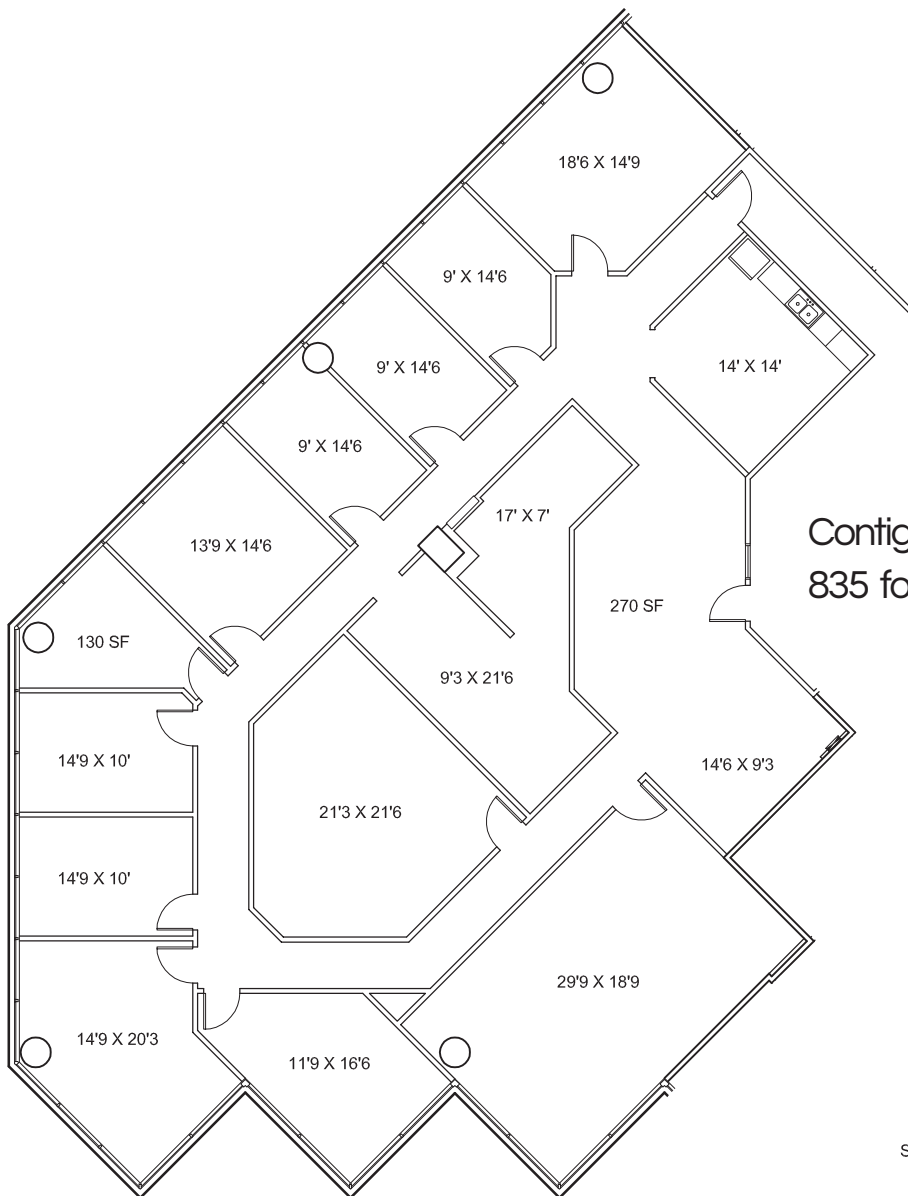

10010 SAN PEDRO

Level 8

Suite 825
5,297 RSF

Contiguous with Suites 800 & 835 for total of 13,391 RSF