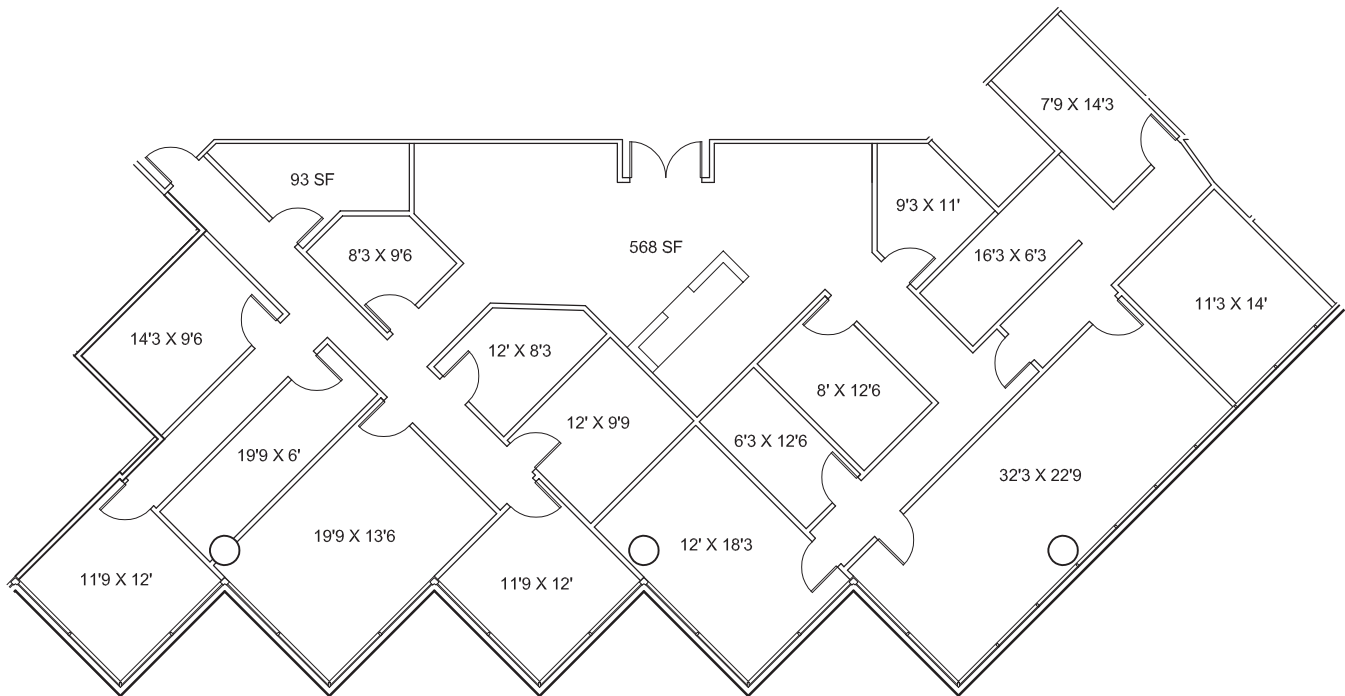

10010 SAN PEDRO

Level 8

Suite 835
4,446 RSF

Contiguous with Suites 800 & 825 for total of 13,391 RSF