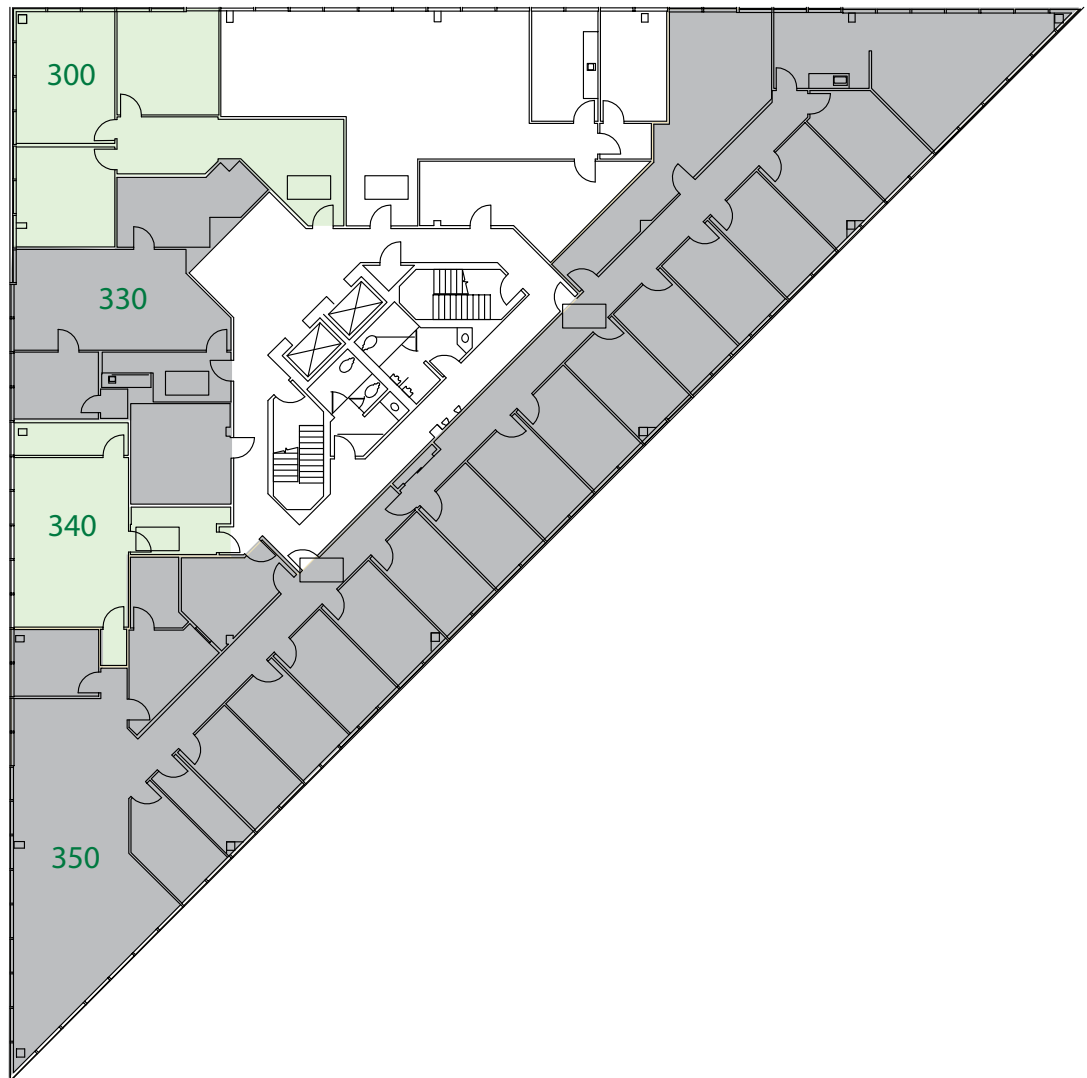

403

S. WW WHITE RD.

San Antonio, Texas 78219

LEVEL 3

SUITE 300/30/40/50: 9,881 RSF

210.930.3700

PROUDLY LEASED BY

STREAM