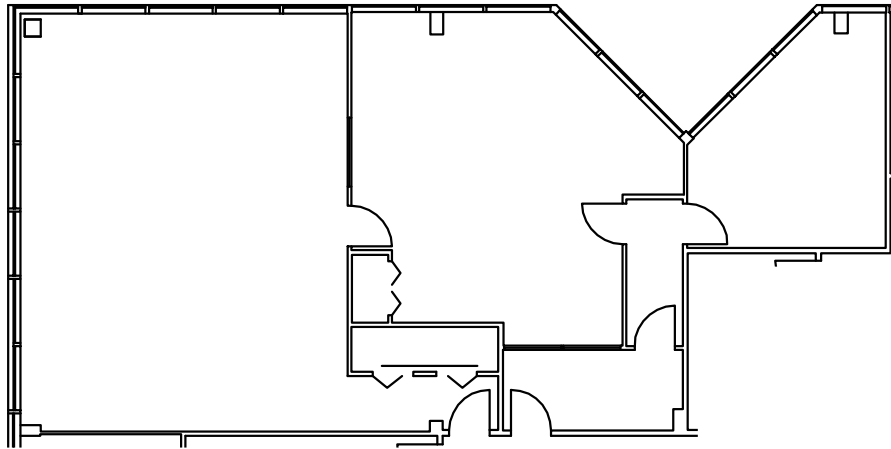

403

S. WW WHITE RD.

San Antonio, Texas 78219

LEVEL 2

SUITE 200: 2,153 RSF

CONTIGUOUS W/SUITES 216/218/219/220/222A/222B/260 FOR TOTAL OF 8,452 RSF

LOCATION MAP

210.930.3700