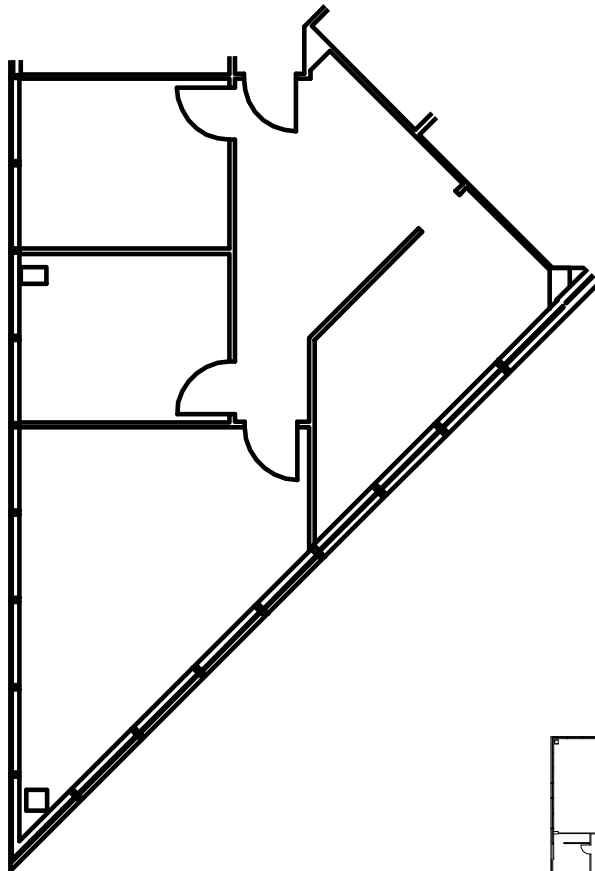

403

S. WW WHITE RD.

San Antonio, Texas 78219

LEVEL 2

SUITE 210: 1,044 RSF

CONTIGUOUS W/SUITES 216 / 218 / 219 / 220 / 260 FOR TOTAL OF 4,373 RSF

LOCATION MAP

210.930.3700