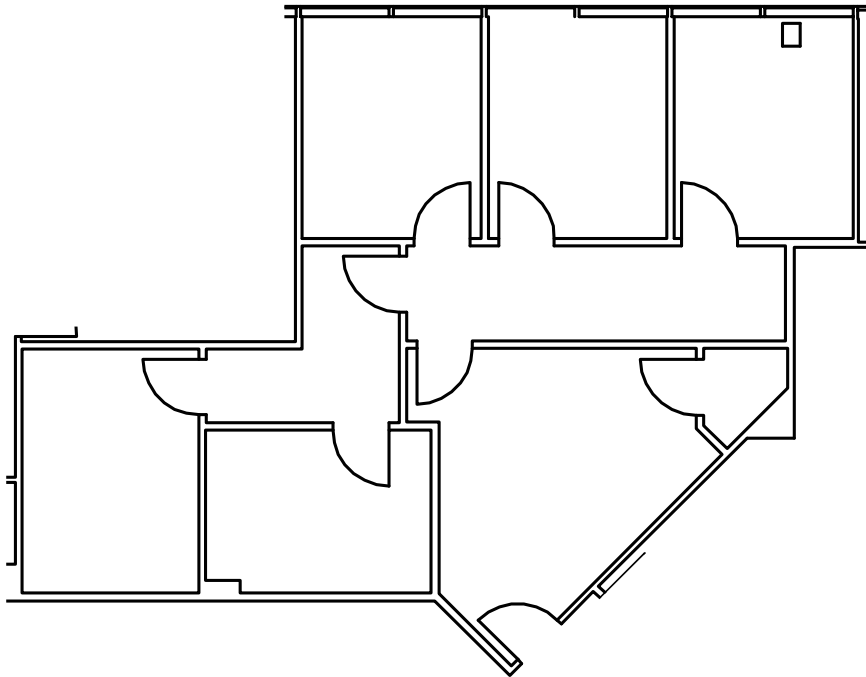

## LEVEL 2

### SUITE 222A: 1,271 RSF

CONTIGUOUS W/SUITES 200/216/218/219/220/222B/260 FOR TOTAL OF 8,452 RSF

LOCATION MAP

**210.930.3700**

PROUDLY LEASED BY

**STREAM**