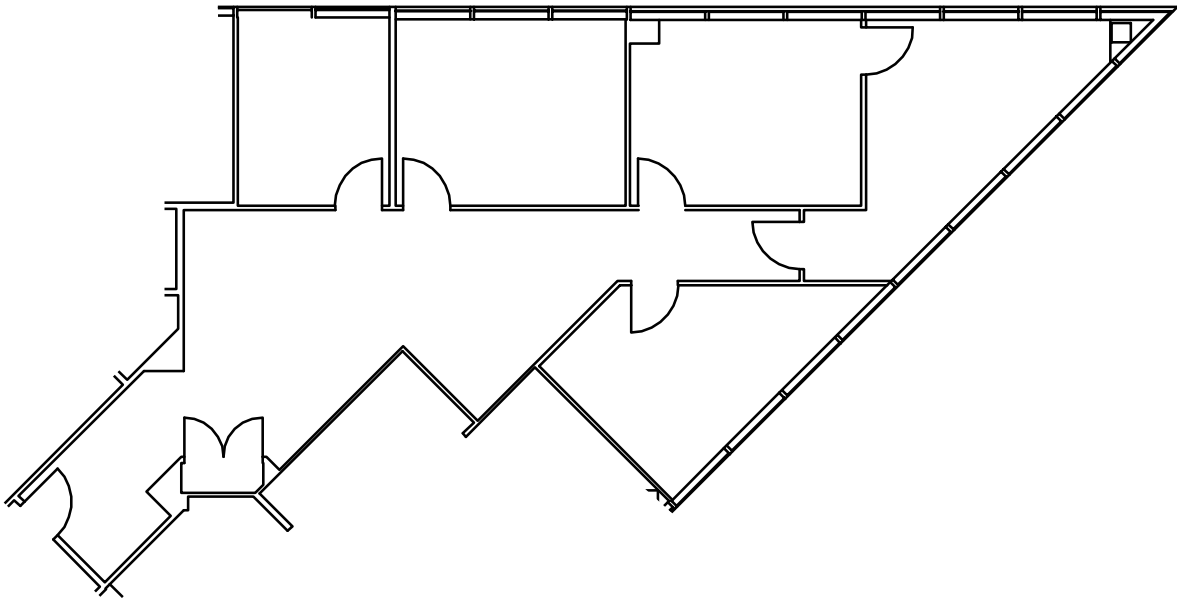

## LEVEL 2

### SUITE 222B: 1,699 RSF

CONTIGUOUS W/SUITES 200/216/218/219/220/222A/260 FOR TOTAL OF 8,452 RSF

LOCATION MAP

210.930.3700

PROUDLY LEASED BY

**STREAM**