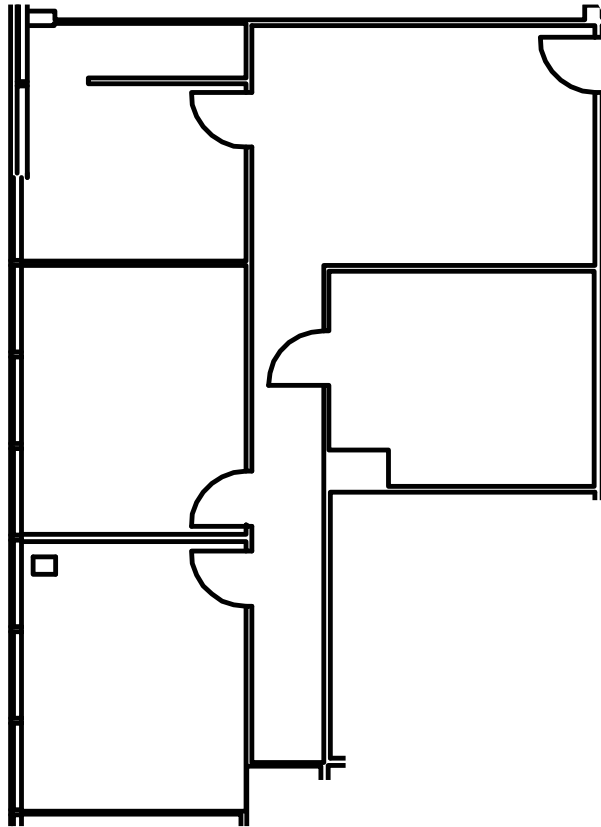

## LEVEL 2

SUITE 280: 1,341 RSF

LOCATION MAP

210.930.3700

PROUDLY LEASED BY

**STREAM**