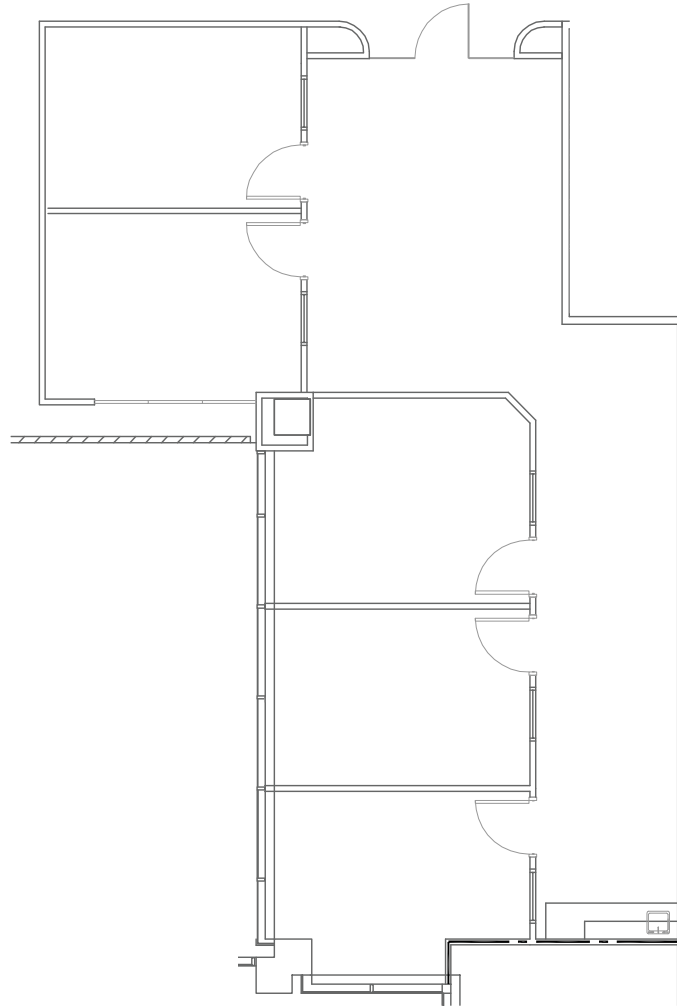

SPEC SUITE

LEVEL 5

SUITE 525
1,569 SF

READY FOR
IMMEDIATE MOVE-IN

SCALE: 1/8" = 1'-0"

STREAM

210.930.3700