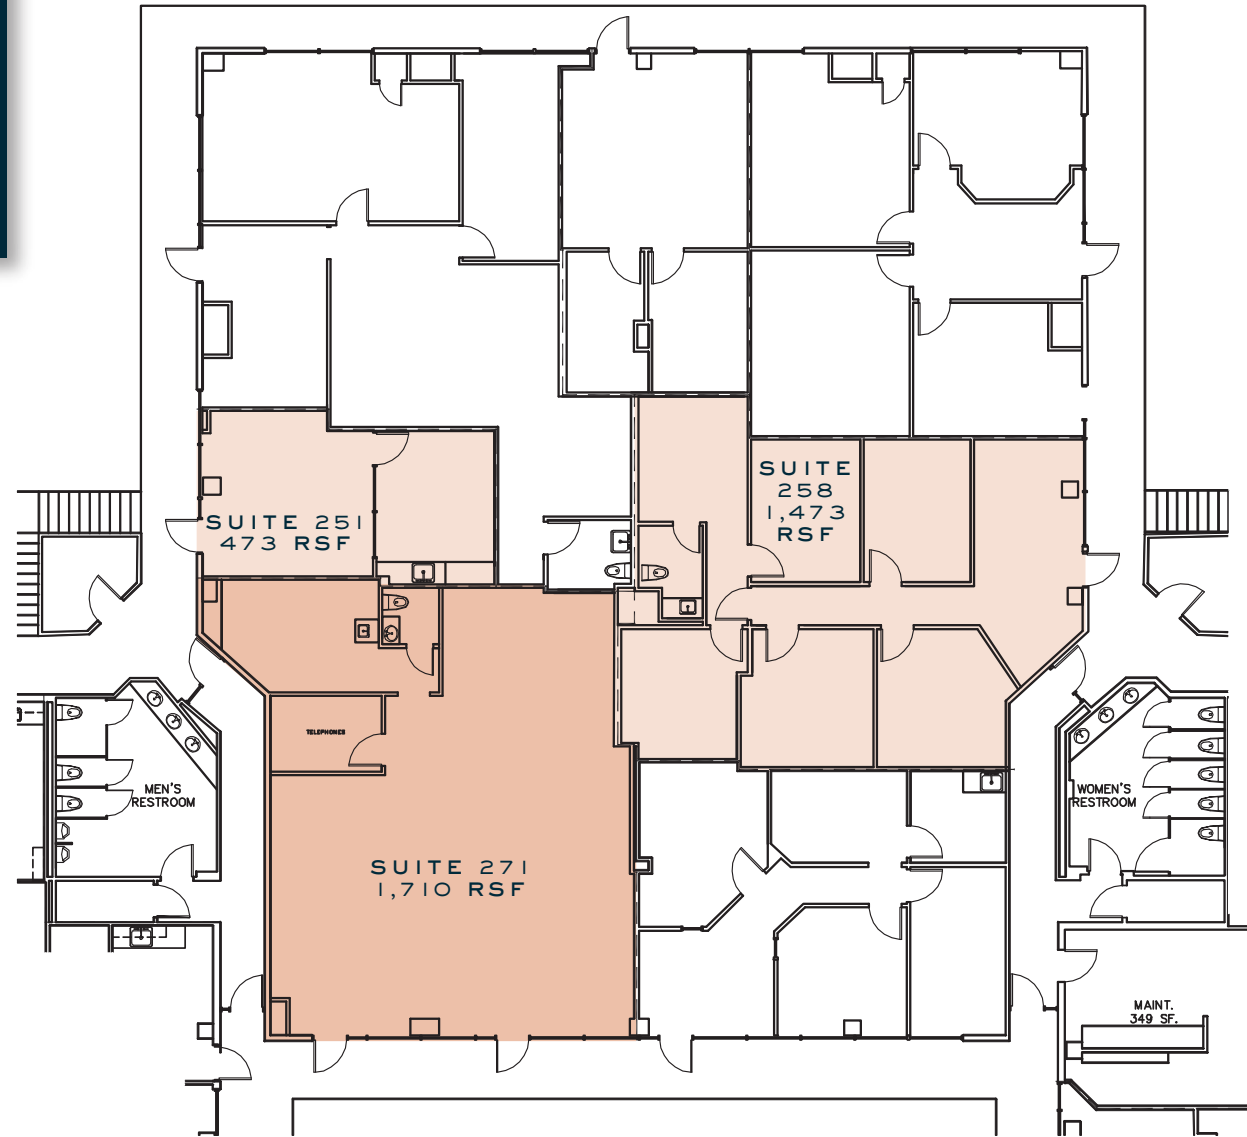

LEVEL 2 - UNIT C  
UP TO 3,656 RSF

**HIGHPOINT**  
EXECUTIVE PLAZA

1603 BABCOCK ROAD | SAN ANTONIO, TEXAS 78229

**STREAM**

SCOTT FERGUSON

scott.ferguson@streamrealty.com

210.298.8531