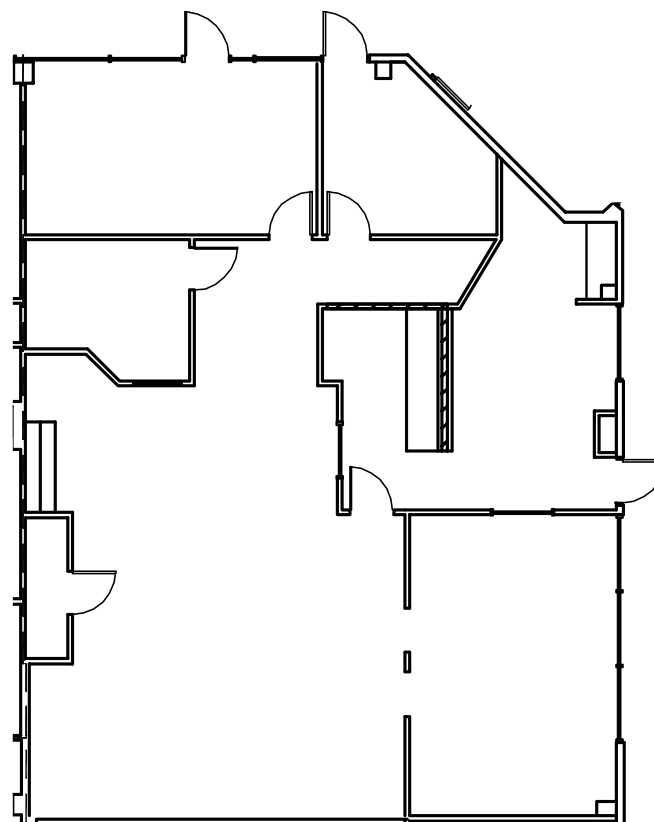

# HIGHPOINT EXECUTIVE PLAZA

1603 BABCOCK ROAD | SAN ANTONIO, TEXAS 78229

SUITE 103  
2,277 RSF

\*CONTIGUOUS W/SUITE 105  
FOR TOTAL OF 3,357 RSF

**STREAM**

SCOTT FERGUSON

scott.ferguson@streamrealty.com

210.298.8531