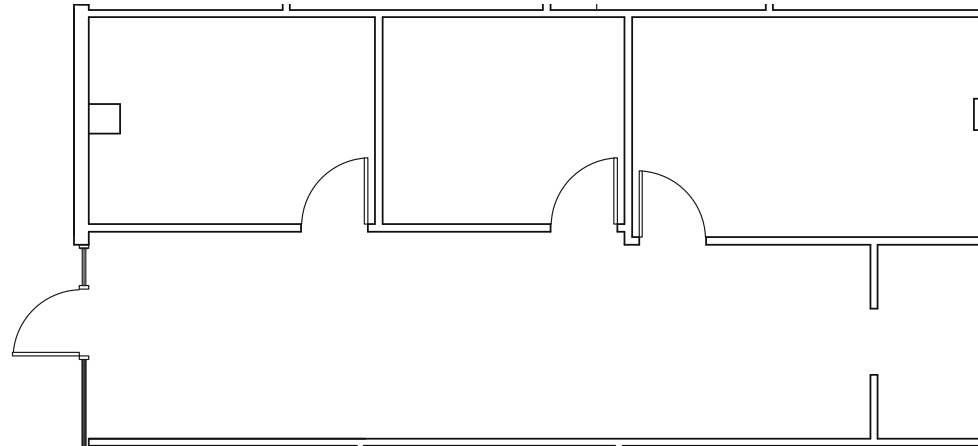

# HIGHPOINT EXECUTIVE PLAZA

1603 BABCOCK ROAD | SAN ANTONIO, TEXAS 78229

SUITES 118  
927 RSF

**STREAM**

SCOTT FERGUSON

scott.ferguson@streamrealty.com

210.298.8531