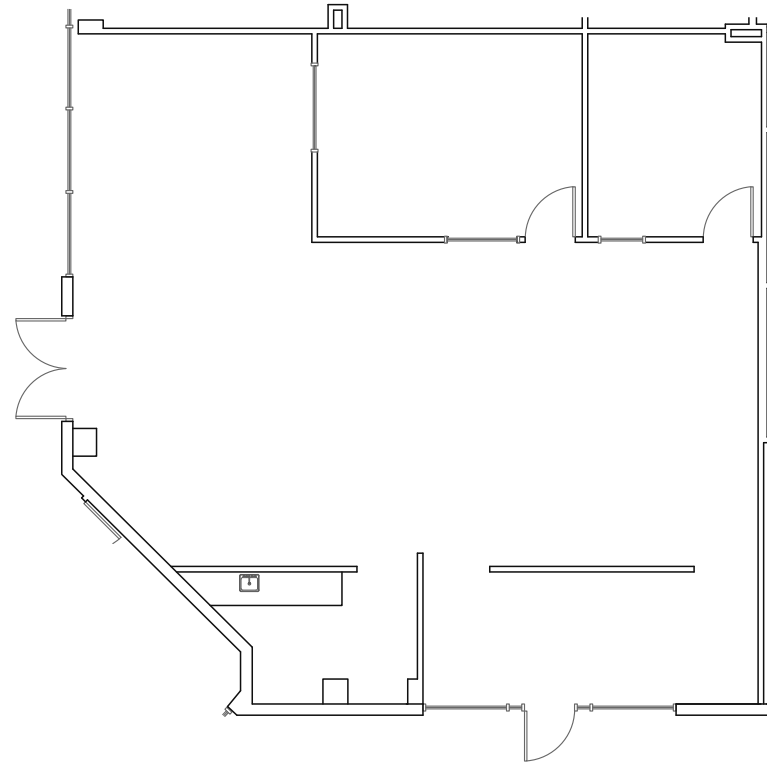

HIGHPOINT EXECUTIVE PLAZA

1603 BABCOCK ROAD | SAN ANTONIO, TEXAS 78229

SUITE 186
1,836 RSF

STREAM

SCOTT FERGUSON

scott.ferguson@streamrealty.com

210.298.8531