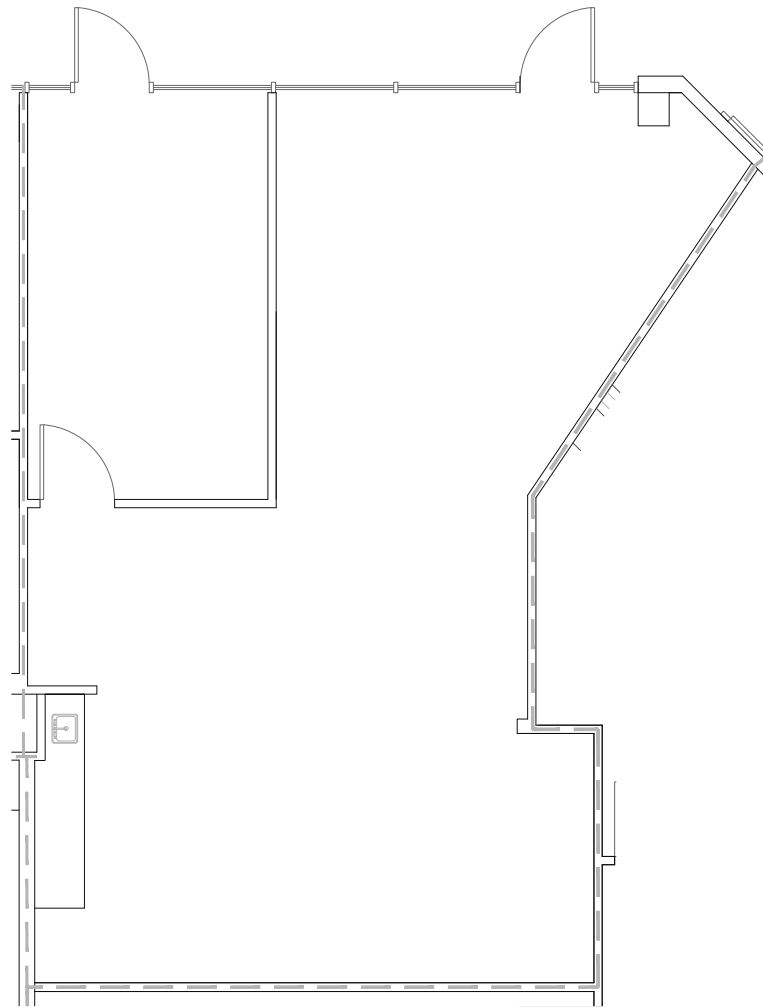

HIGHPOINT EXECUTIVE PLAZA

1603 BABCOCK ROAD | SAN ANTONIO, TEXAS 78229

SUITES 205
992 RSF

STREAM

SCOTT FERGUSON

scott.ferguson@streamrealty.com

210.298.8531