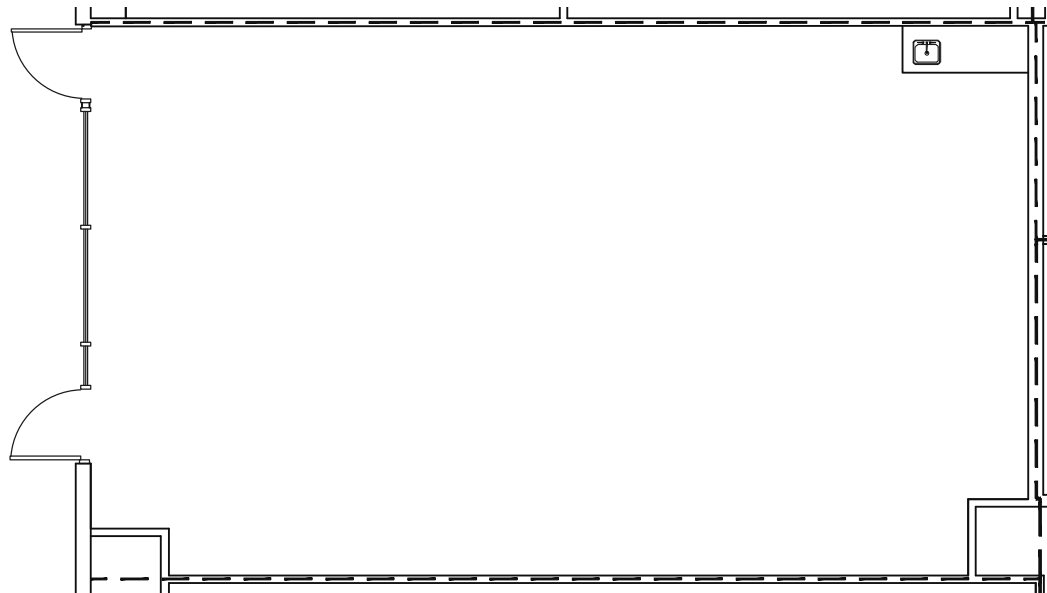

# HIGHPOINT EXECUTIVE PLAZA

1603 BABCOCK ROAD | SAN ANTONIO, TEXAS 78229

SUITES 215  
1,119 RSF

**STREAM**

SCOTT FERGUSON

scott.ferguson@streamrealty.com

210.298.8531