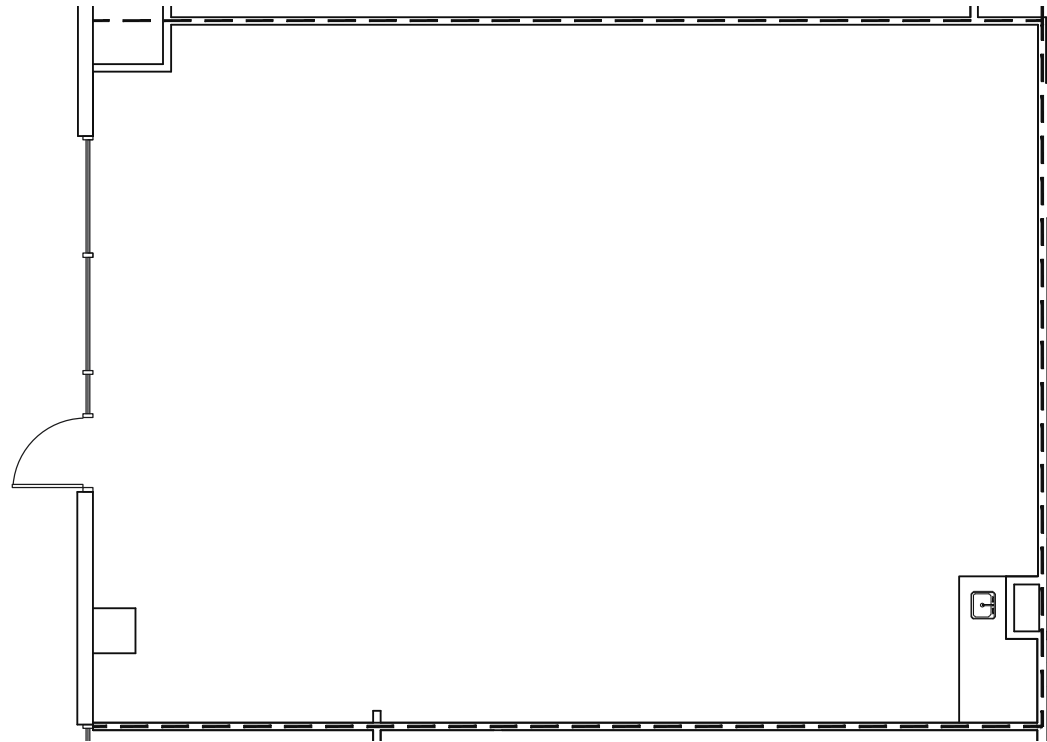

HIGHPOINT EXECUTIVE PLAZA

1603 BABCOCK ROAD | SAN ANTONIO, TEXAS 78229

SUITES 220
1,424 RSF

STREAM

SCOTT FERGUSON

scott.ferguson@streamrealty.com

210.298.8531