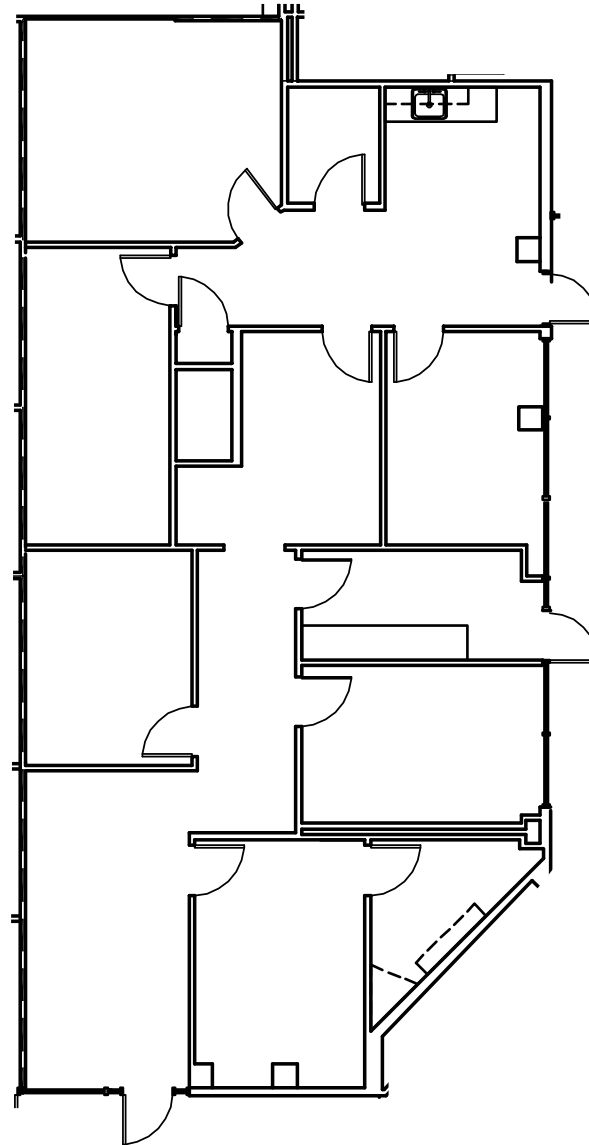

SUITES 230  
2,176 RSF

**HIGHPOINT**  
EXECUTIVE PLAZA

1603 BABCOCK ROAD | SAN ANTONIO, TEXAS 78229

**STREAM**

SCOTT FERGUSON

scott.ferguson@streamrealty.com

210.298.8531