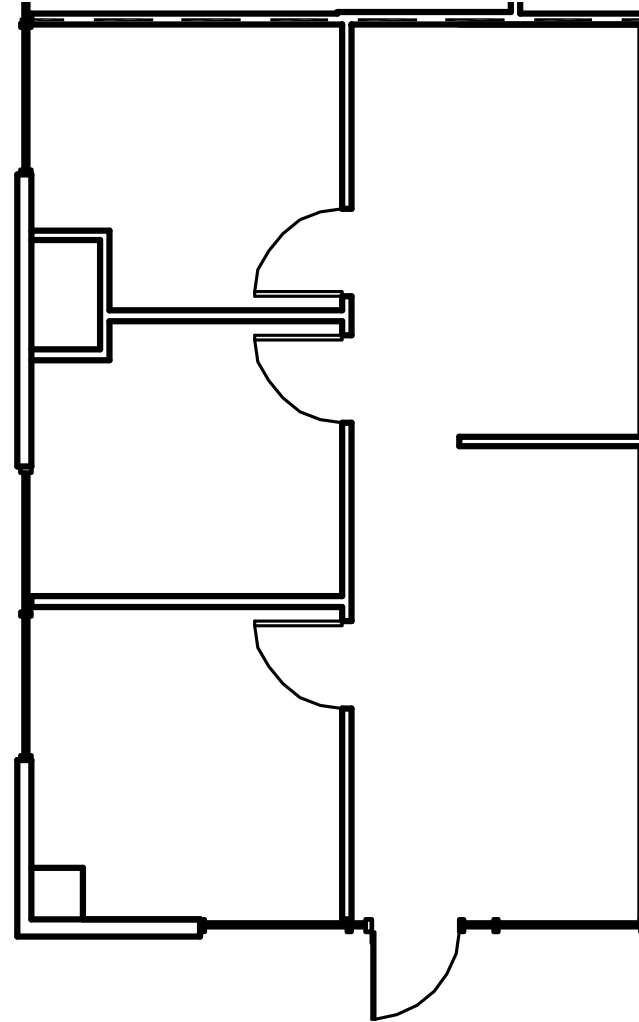

HIGHPOINT EXECUTIVE PLAZA

1603 BABCOCK ROAD | SAN ANTONIO, TEXAS 78229

SUITES 234
769 RSF

STREAM

SCOTT FERGUSON

scott.ferguson@streamrealty.com

210.298.8531