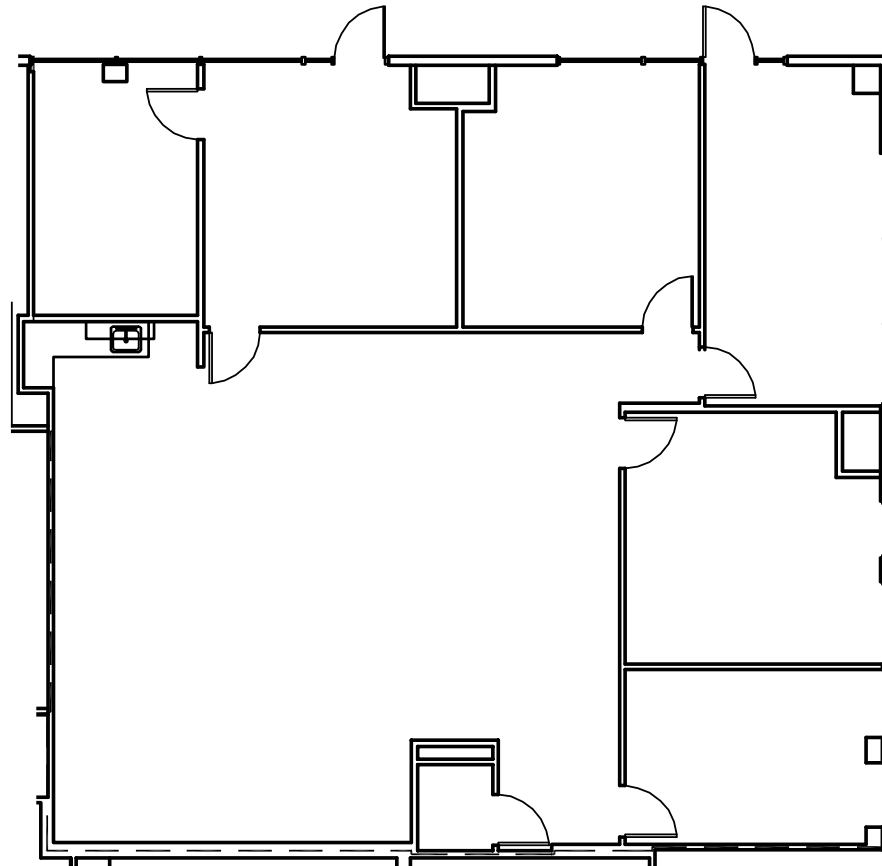

HIGHPOINT EXECUTIVE PLAZA

1603 BABCOCK ROAD | SAN ANTONIO, TEXAS 78229

SUITES 259
2,705 RSF

STREAM

SCOTT FERGUSON

scott.ferguson@streamrealty.com

210.298.8531