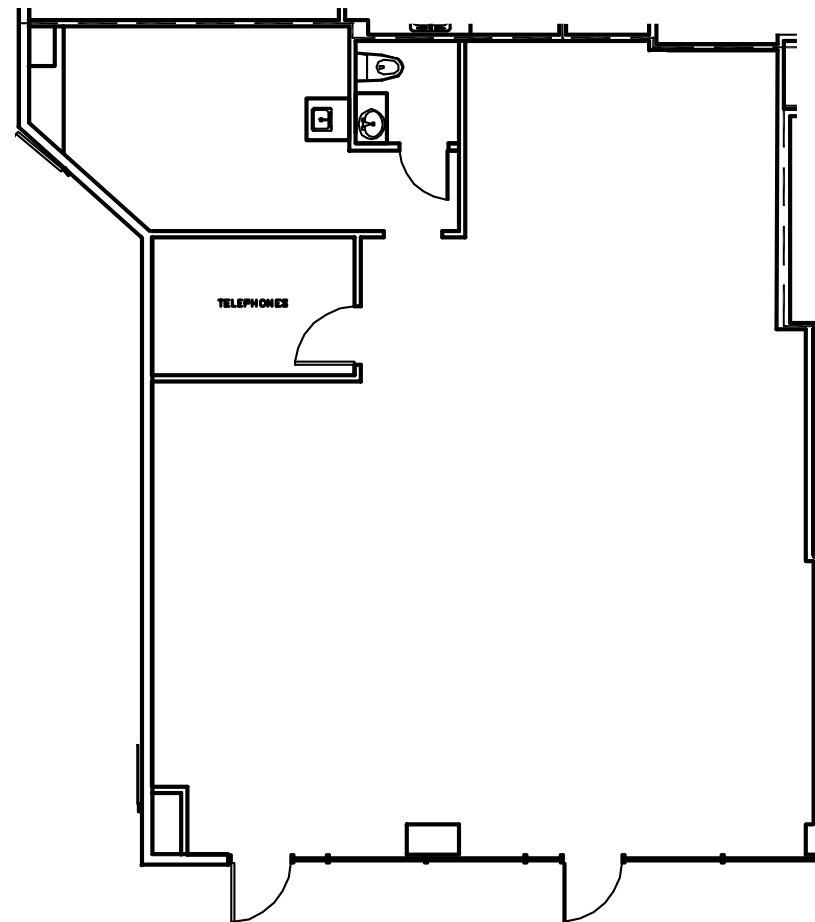

# HIGHPOINT EXECUTIVE PLAZA

1603 BABCOCK ROAD | SAN ANTONIO, TEXAS 78229

**STREAM**

SCOTT FERGUSON

scott.ferguson@streamrealty.com

210.298.8531

SUITES 271  
1,710 RSF

\*CONTIGUOUS W/SUITES 251, 253, & 258  
FOR TOTAL OF 4,299 RSF