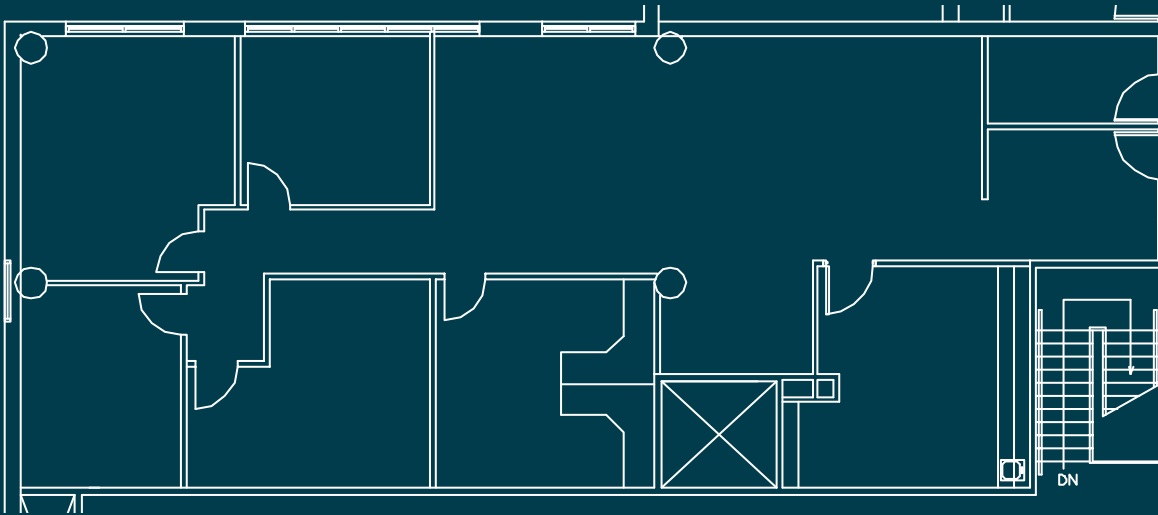

## ONE THOUSAND OAKS

16414 SAN PEDRO AVE.  
SAN ANTONIO, TEXAS 78232

# 2<sup>ND</sup> LEVEL

SUITE 203 -- 2,195 RSF

LOCATION MAP

PROFESSIONALLY LEASED BY

**FOR LEASING INFORMATION, CONTACT;  
210.930.3700**

OWNED BY