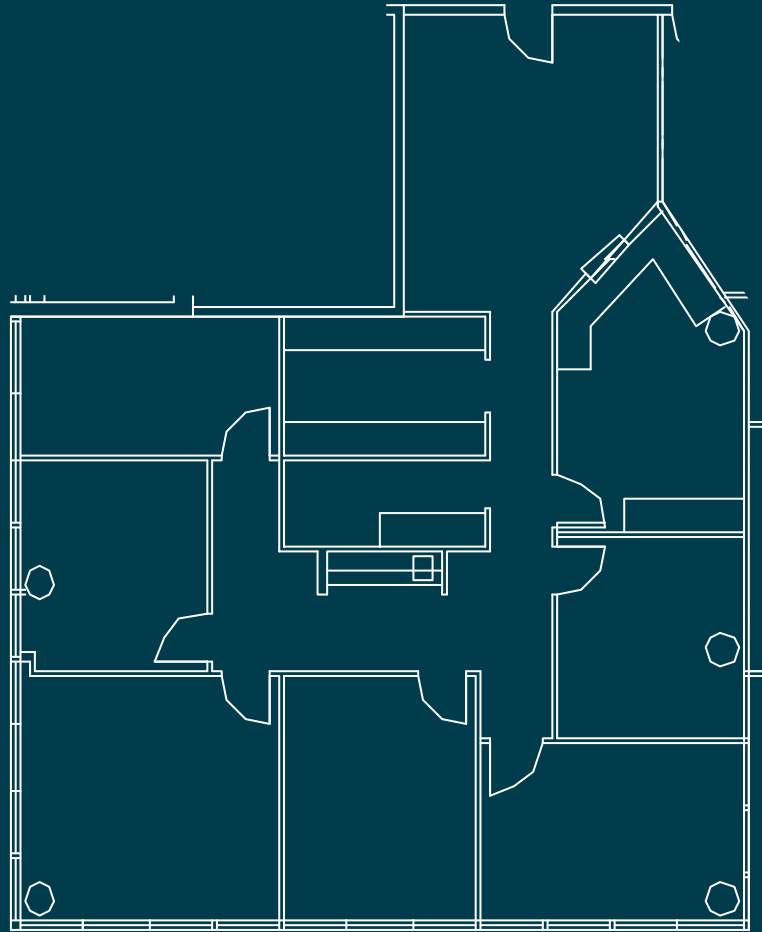

**ONE THOUSAND OAKS**

16414 SAN PEDRO AVE.  
SAN ANTONIO, TEXAS 78232

**6<sup>TH</sup>**

**LEVEL**

**SUITE 600 -- 2,191 RSF**

LOCATION MAP

PROFESSIONALLY LEASED BY

**FOR LEASING INFORMATION, CONTACT;  
210.930.3700**