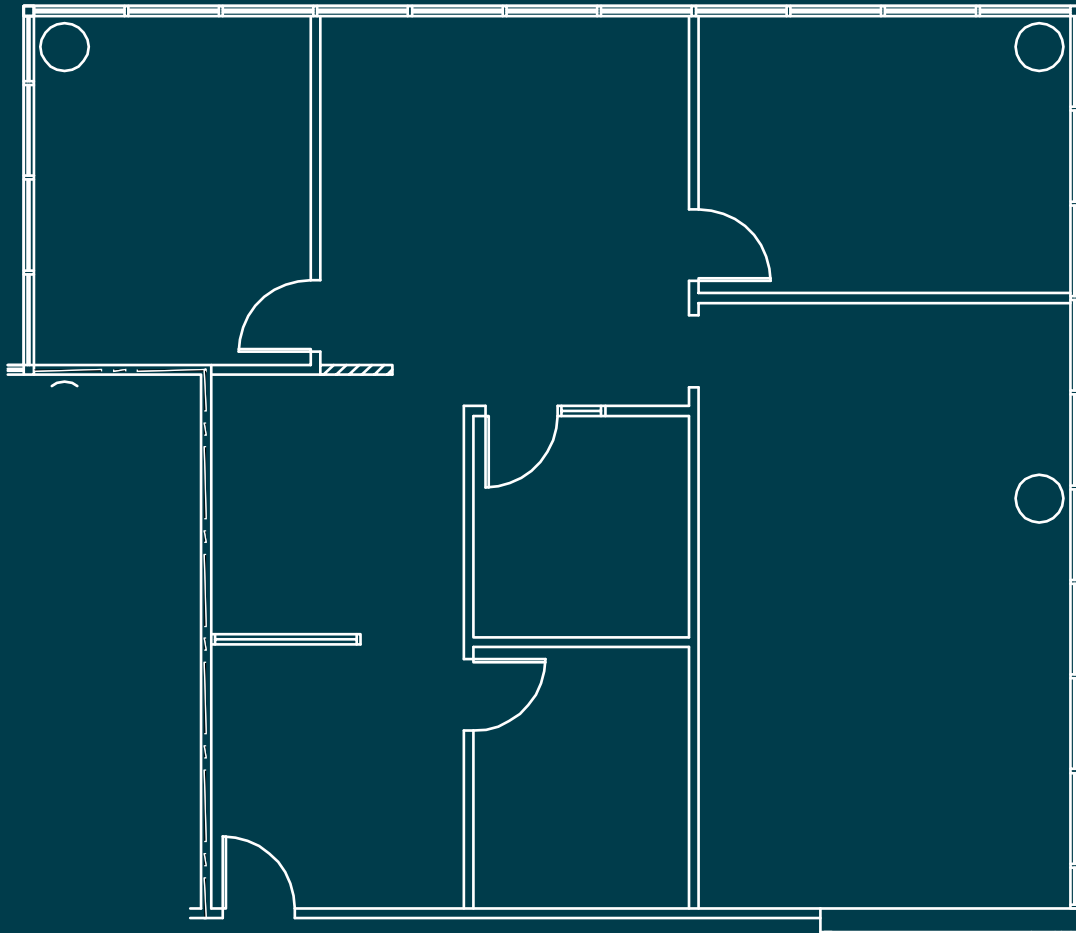

ONE THOUSAND OAKS

16414 SAN PEDRO AVE.
SAN ANTONIO, TEXAS 78232

6TH

LEVEL

SUITE 665 -- 1,737 RSF

LOCATION MAP

PROFESSIONALLY LEASED BY

**FOR LEASING INFORMATION, CONTACT;
210.930.3700**